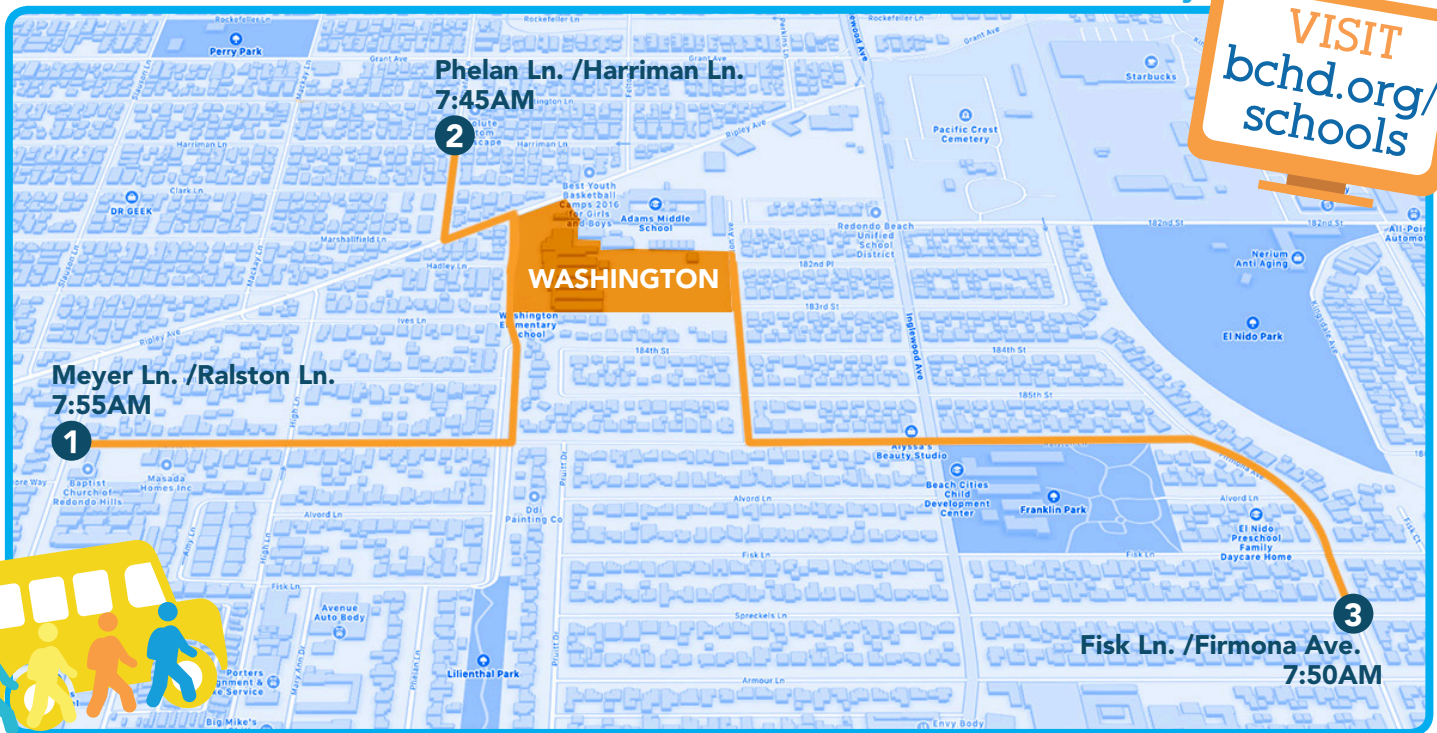

More kid-power Less horsepower

JOIN THE WASHINGTON EXPLORERS AND WALK TO SCHOOL!

WALKING SCHOOL BUS

- 1 Enroll your child at bchd.org/schools and choose a route.
- 2 Drop your child off at the start of the "bus" route OR at the "bus" stop closest to your home

All Walking School Bus "drivers" are trained adult BCHD volunteers.

NEW! WALKING WEDNESDAYS

- 1 Gather your children, neighbors and friends to walk together.
- 2 No registration required.
Walking Wednesdays occurs on a weekly basis at Washington Elementary.

All walks kickoff on **October 4 - International Walk to School Day**

Walking School Bus Route

Route 1: Meyer Ln. / Ralston Ln. at 7:55am on **Thursdays**

Route 2: Phelan Ln. / Harriman Ln. at 7:45am on **Volunteers Needed**

Route 3: Fisk Ln. / Firmona Ln. at 7:50am on **Volunteers Needed**

If interested in volunteering or if you have a question about Walking School Bus please contact francis.villalpando@bchd.org