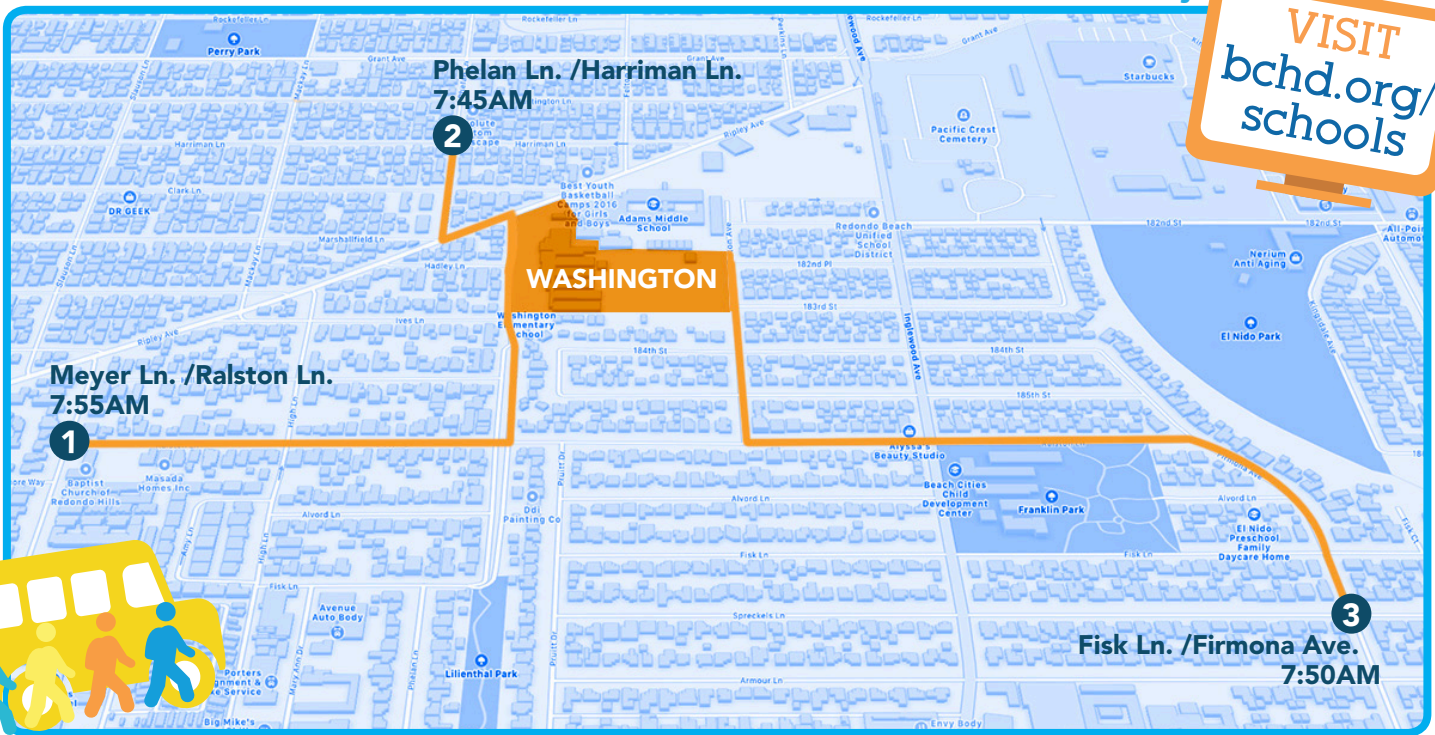

More kid-power Less horsepower

JOIN THE WASHINGTON EXPLORERS AND WALK TO SCHOOL!

WALKING SCHOOL BUS

- 1 Enroll your child at bchd.org/schools and choose a route.
- 2 Drop your child off at the start of the "bus" route OR at the "bus" stop closest to your home

All Walking School Bus "drivers" are trained adult BCHD volunteers.

NEW! WALKING WEDNESDAYS

- 1 Gather your children, neighbors and friends to walk together.
- 2 No registration required.
Walking Wednesdays occurs on a weekly basis at Washington Elementary.

All walks kickoff on **October 4 - International Walk to School Day**

Walking School Bus Route

Route 1: Meyer Ln. / Ralston Ln. at 7:55am on Tuesdays

Route 2: Phelan Ln. / Harriman Ln. at 7:45am on **Volunteers Needed**

Route 3: Fisk Ln. / Firmona Ln. at 7:50am on **Volunteers Needed**

If interested in volunteering or if you have a question about Walking School Bus please contact francis.villalpando@bchd.org