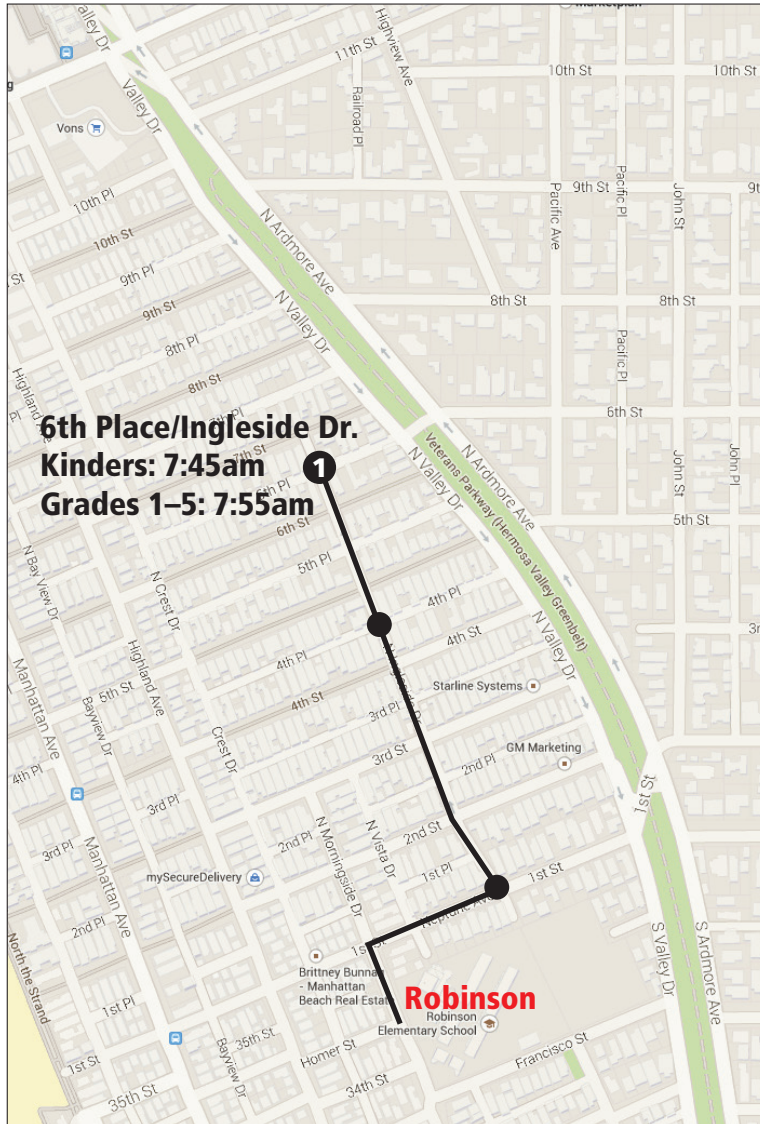

Robinson Walking School Bus

Enroll your child as a walker: bchd.org/wsb

For every child you enroll, you will receive one FREE general admission to AdventurePlex!

Route 1: Leaves from 6th Place/Ingleside Drive at 7:45am for **kinders** and 7:55am for **grades 1-5** on Wednesdays & Thursdays