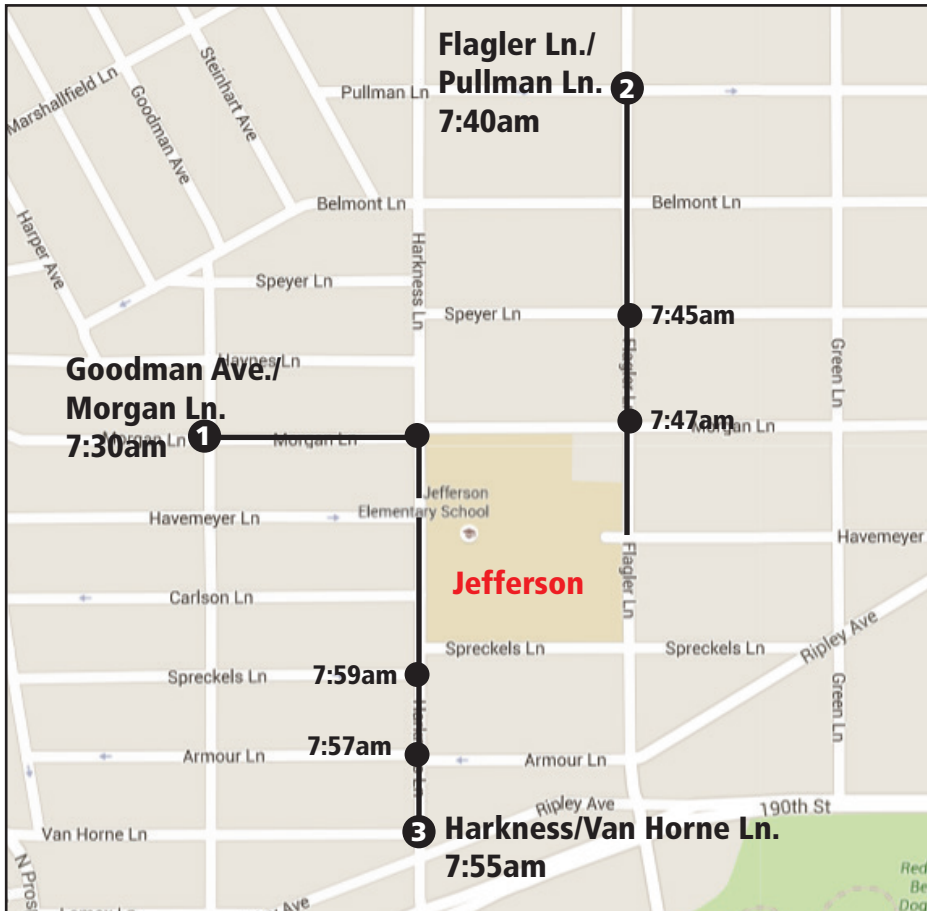

Jefferson Walking School Bus

Enroll your child as a walker: bchd.org/WalkingSchoolBus

Route 1: Leaves from Goodman Ave/Morgan Lane at 7:30am on Mondays, Wednesdays & Thursdays

Route 2: Leaves from Flagler Ln/Pullman Lane at 7:40am on Mondays, Wednesdays & Thursdays

Route 3: Leaves from Harkness/Van Horne Lane at 7:55am on Thursdays

Already Walking With Your Kids to School?

Become a Walking School Bus Volunteer one hour a week and help other kids walk to school too!