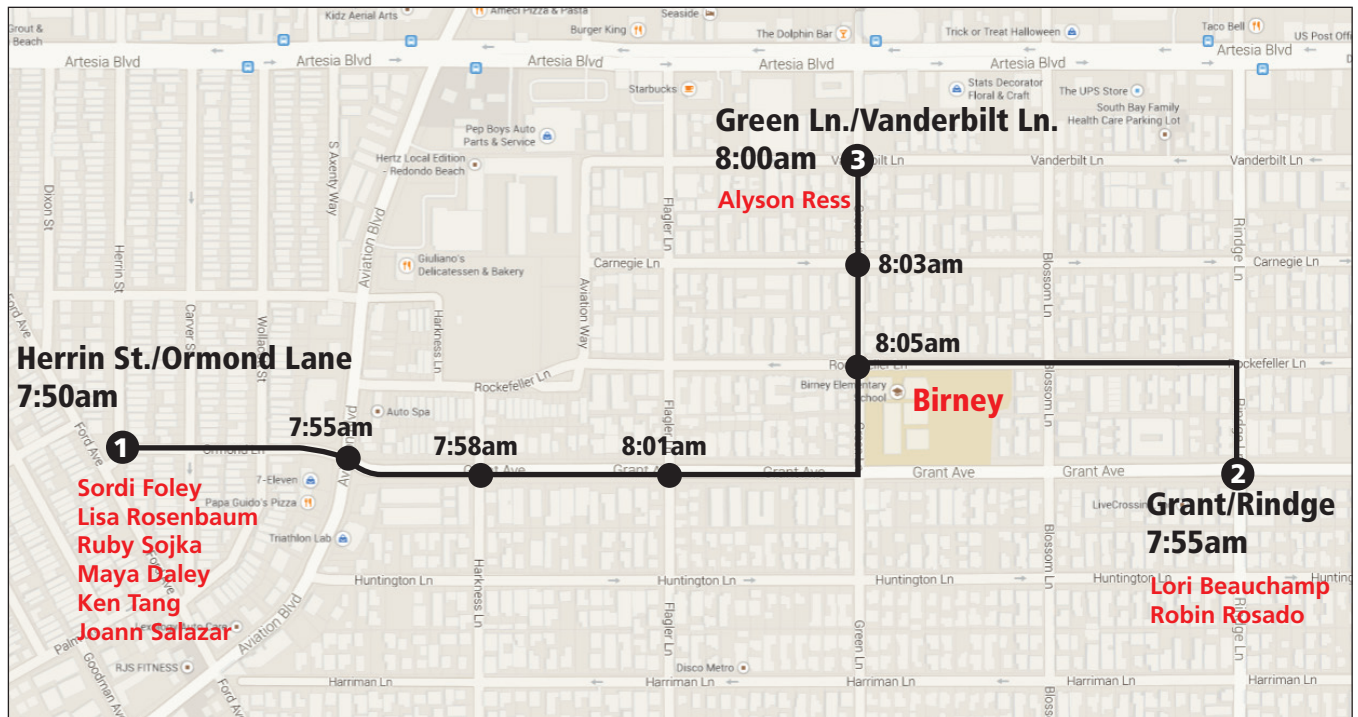

Birney Walking School Bus

Route 1: Leaves from Herrin St./Ormond Lane at 7:50am on Wednesdays

Route 2: Leaves from Grant/Rindge at 7:55am on Wednesdays

Route 3: Leaves from Green Ln./Vanderbilt Ln. at 8:00am on Wednesdays

Learn more at
bchd.org/WalkingSchoolBus

1200 Del Amo Street, Redondo Beach, CA 90277 • 310-374-3426 • www.bchd.org