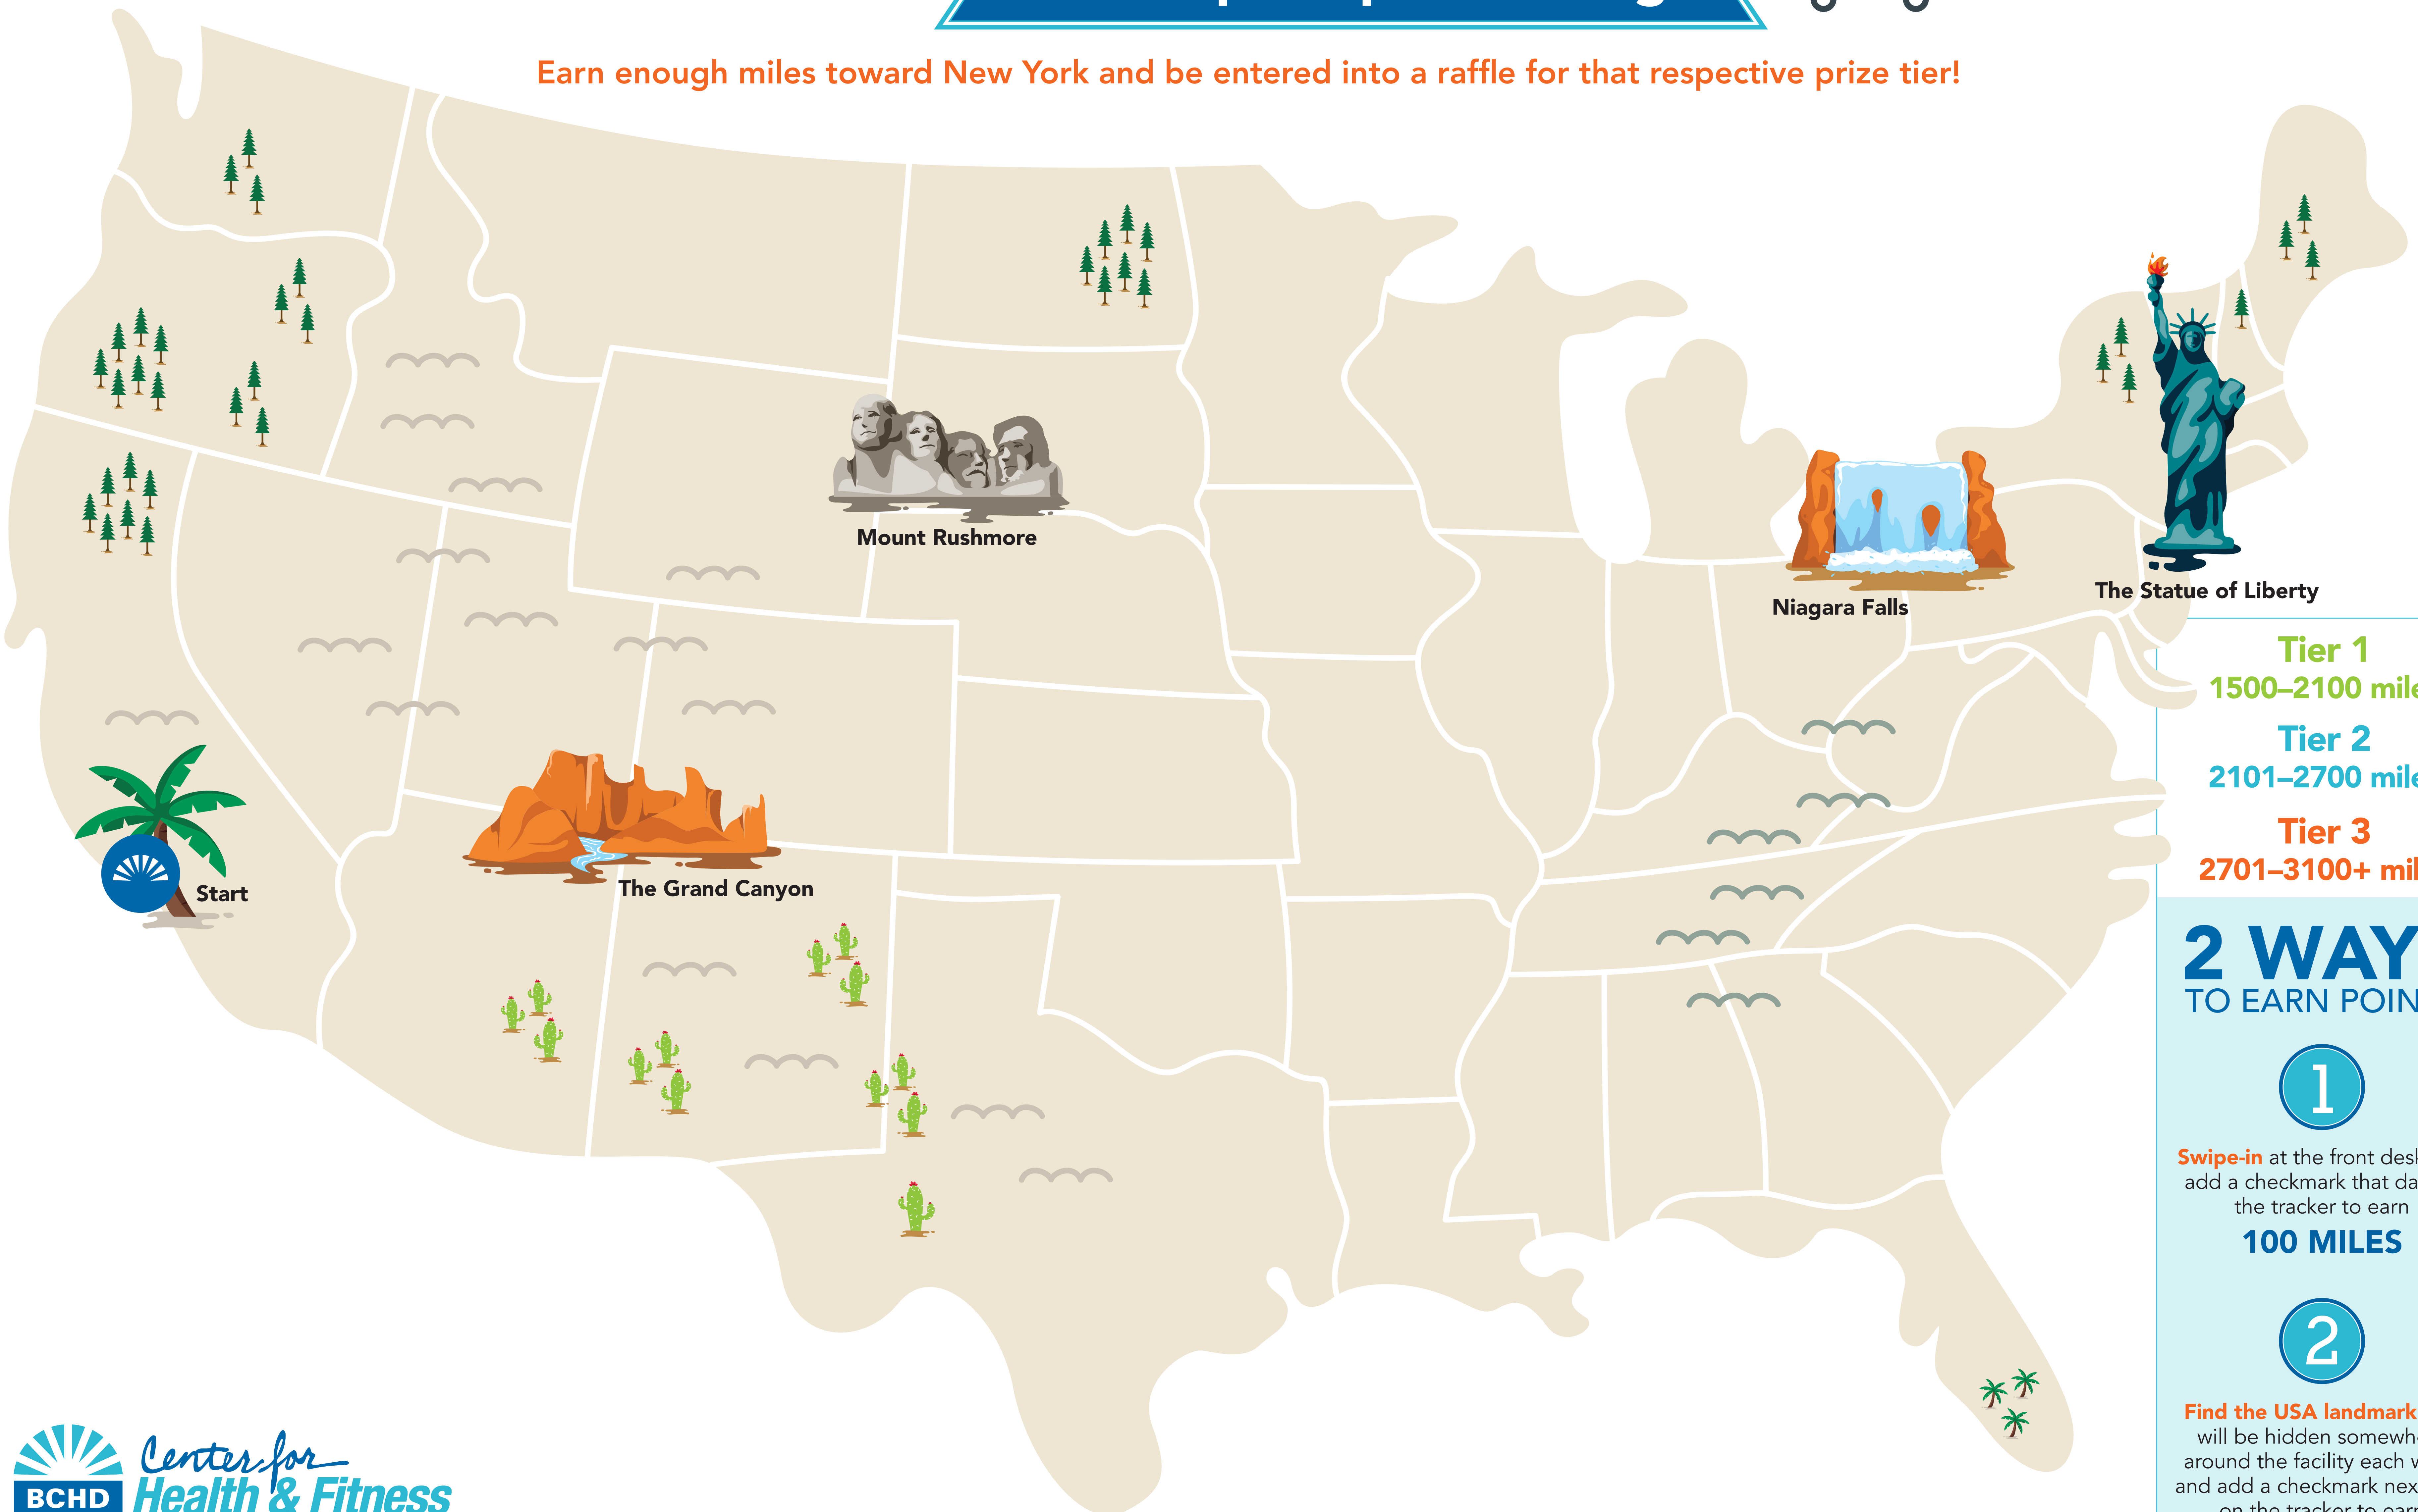

GET FIT ROAD TRIP

PARTICIPATE IN OUR

Road Trip Swipe Challenge

Earn enough miles toward New York and be entered into a raffle for that respective prize tier!

- Tier 1**
1500–2100 miles
- Tier 2**
2101–2700 miles
- Tier 3**
2701–3100+ miles

2 WAYS TO EARN POINTS

1

Swipe-in at the front desk and add a checkmark that day on the tracker to earn

100 MILES

2

Find the USA landmark that will be hidden somewhere around the facility each week and add a checkmark next to it on the tracker to earn

25 BONUS MILES